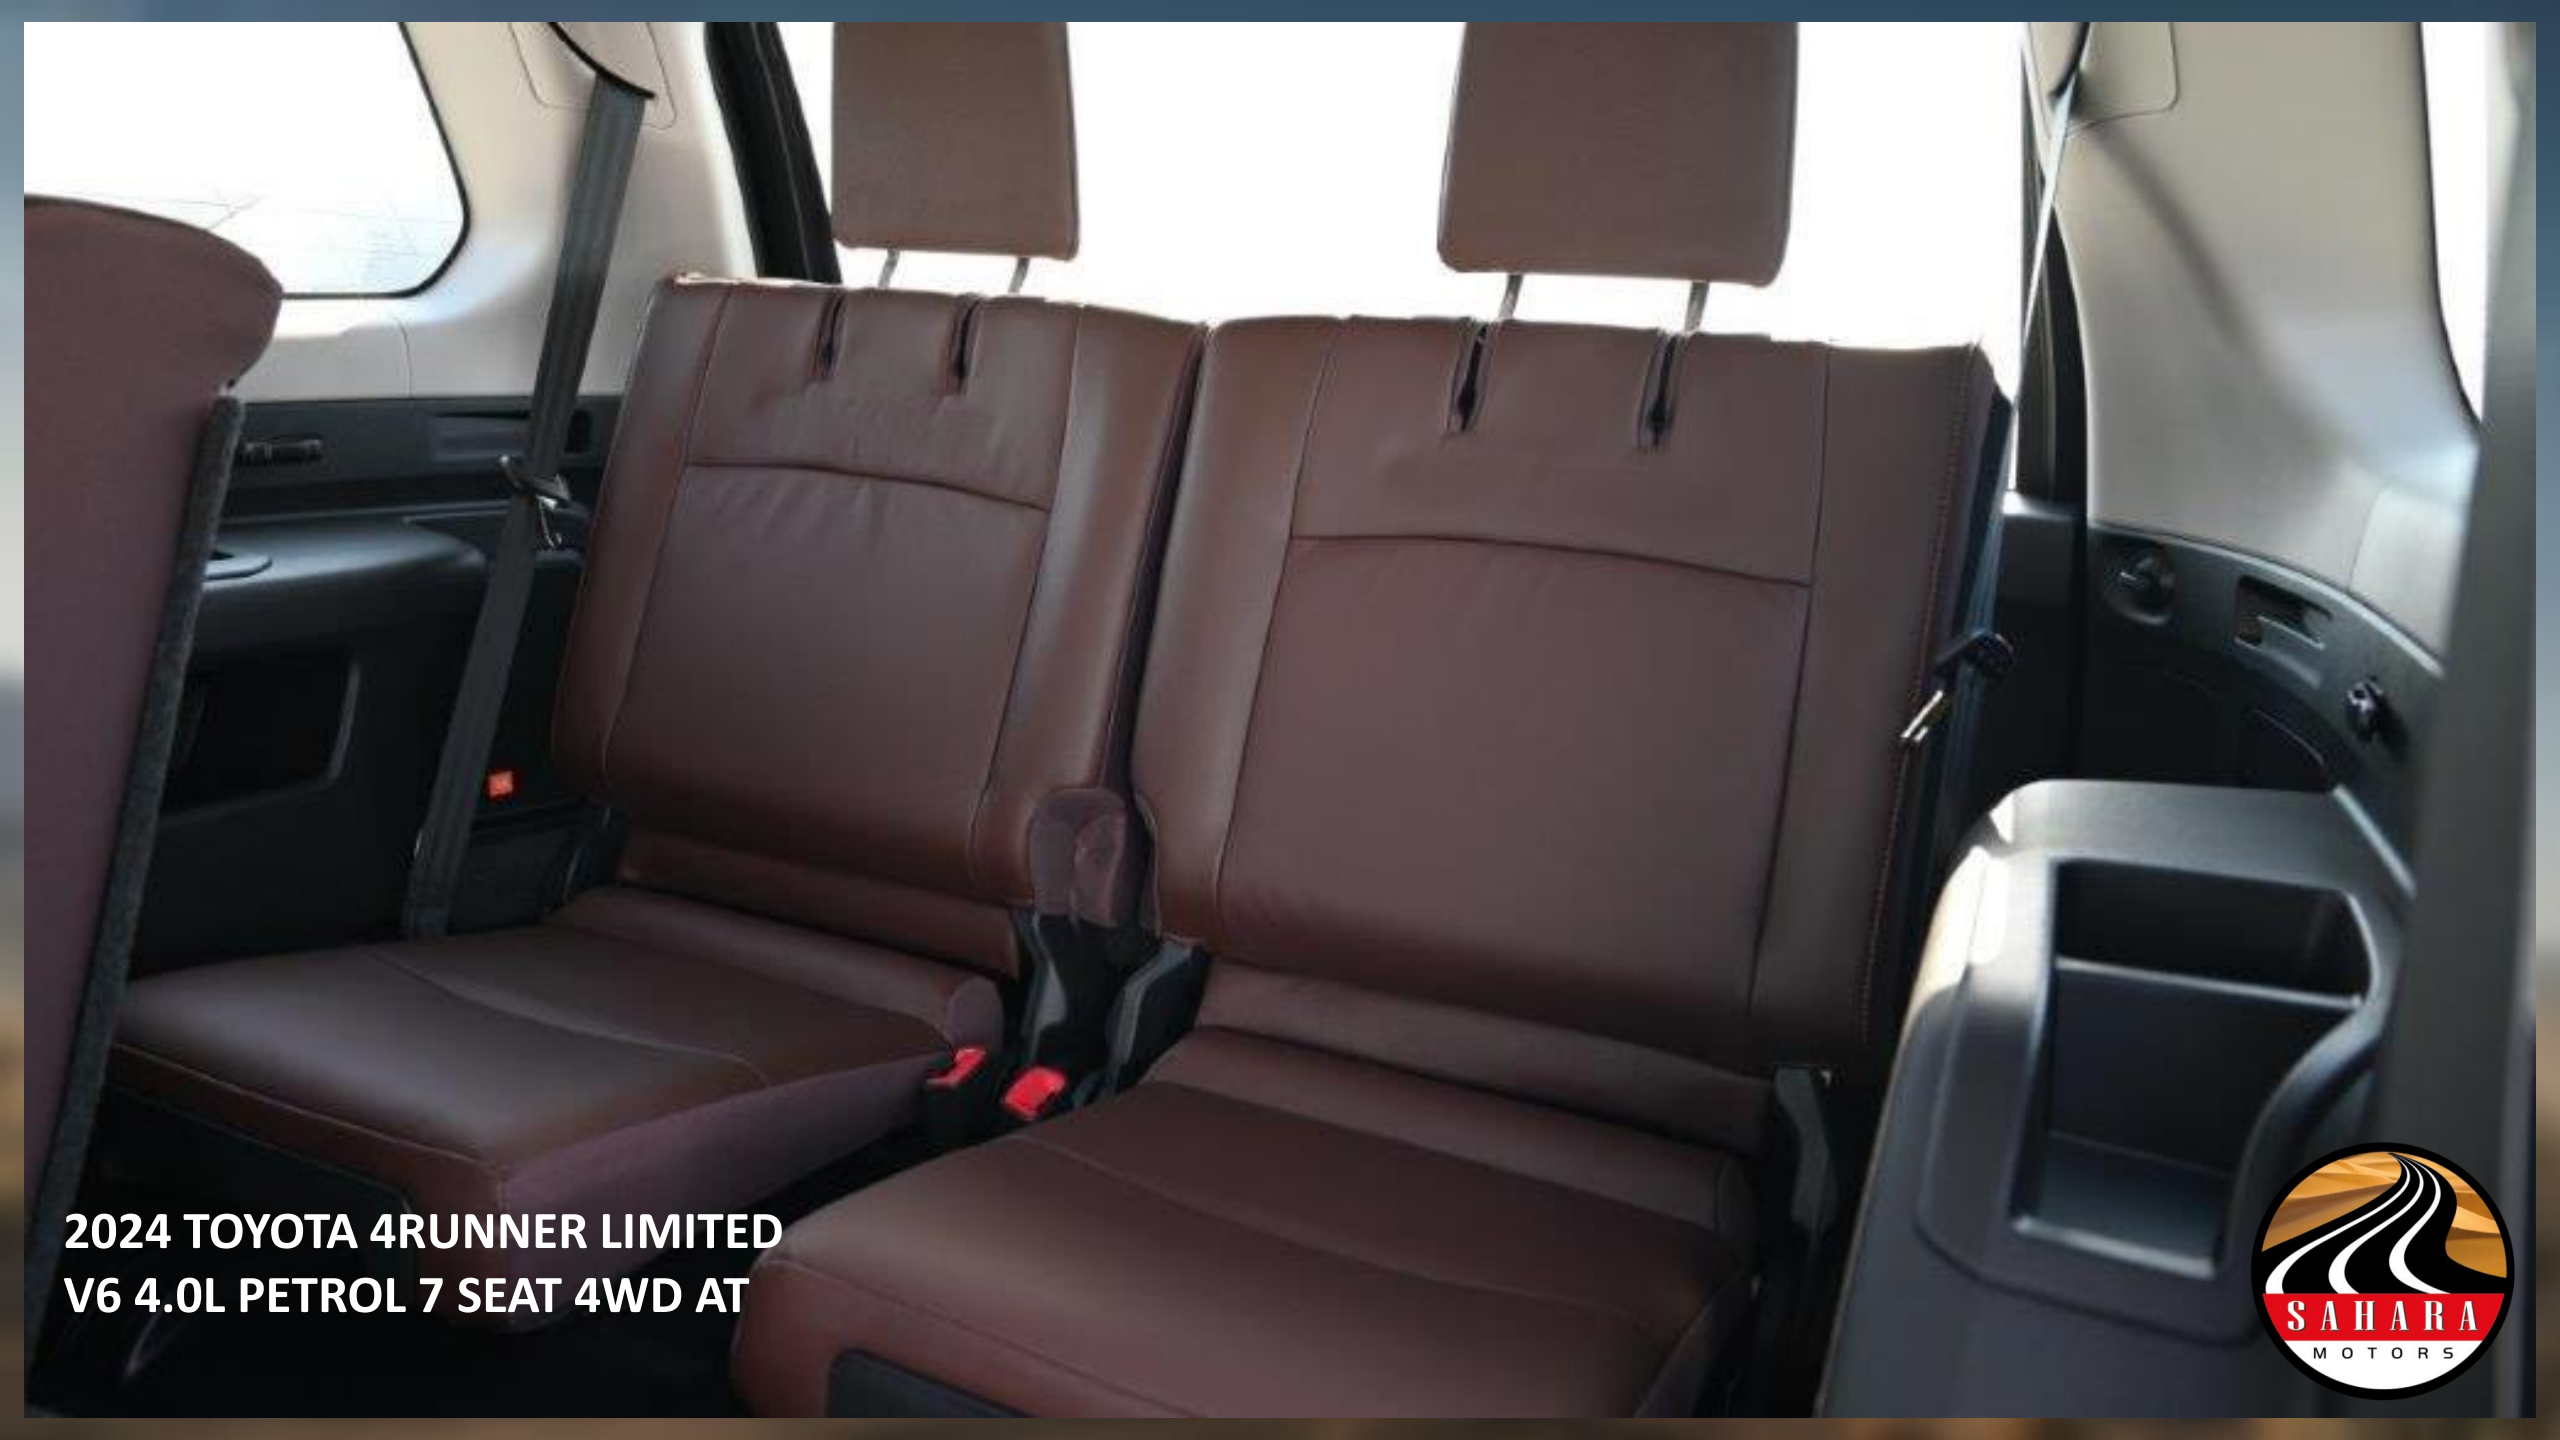

**2024 TOYOTA 4RUNNER LIMITED
V6 4.0L PETROL 7 SEAT 4WD AT**