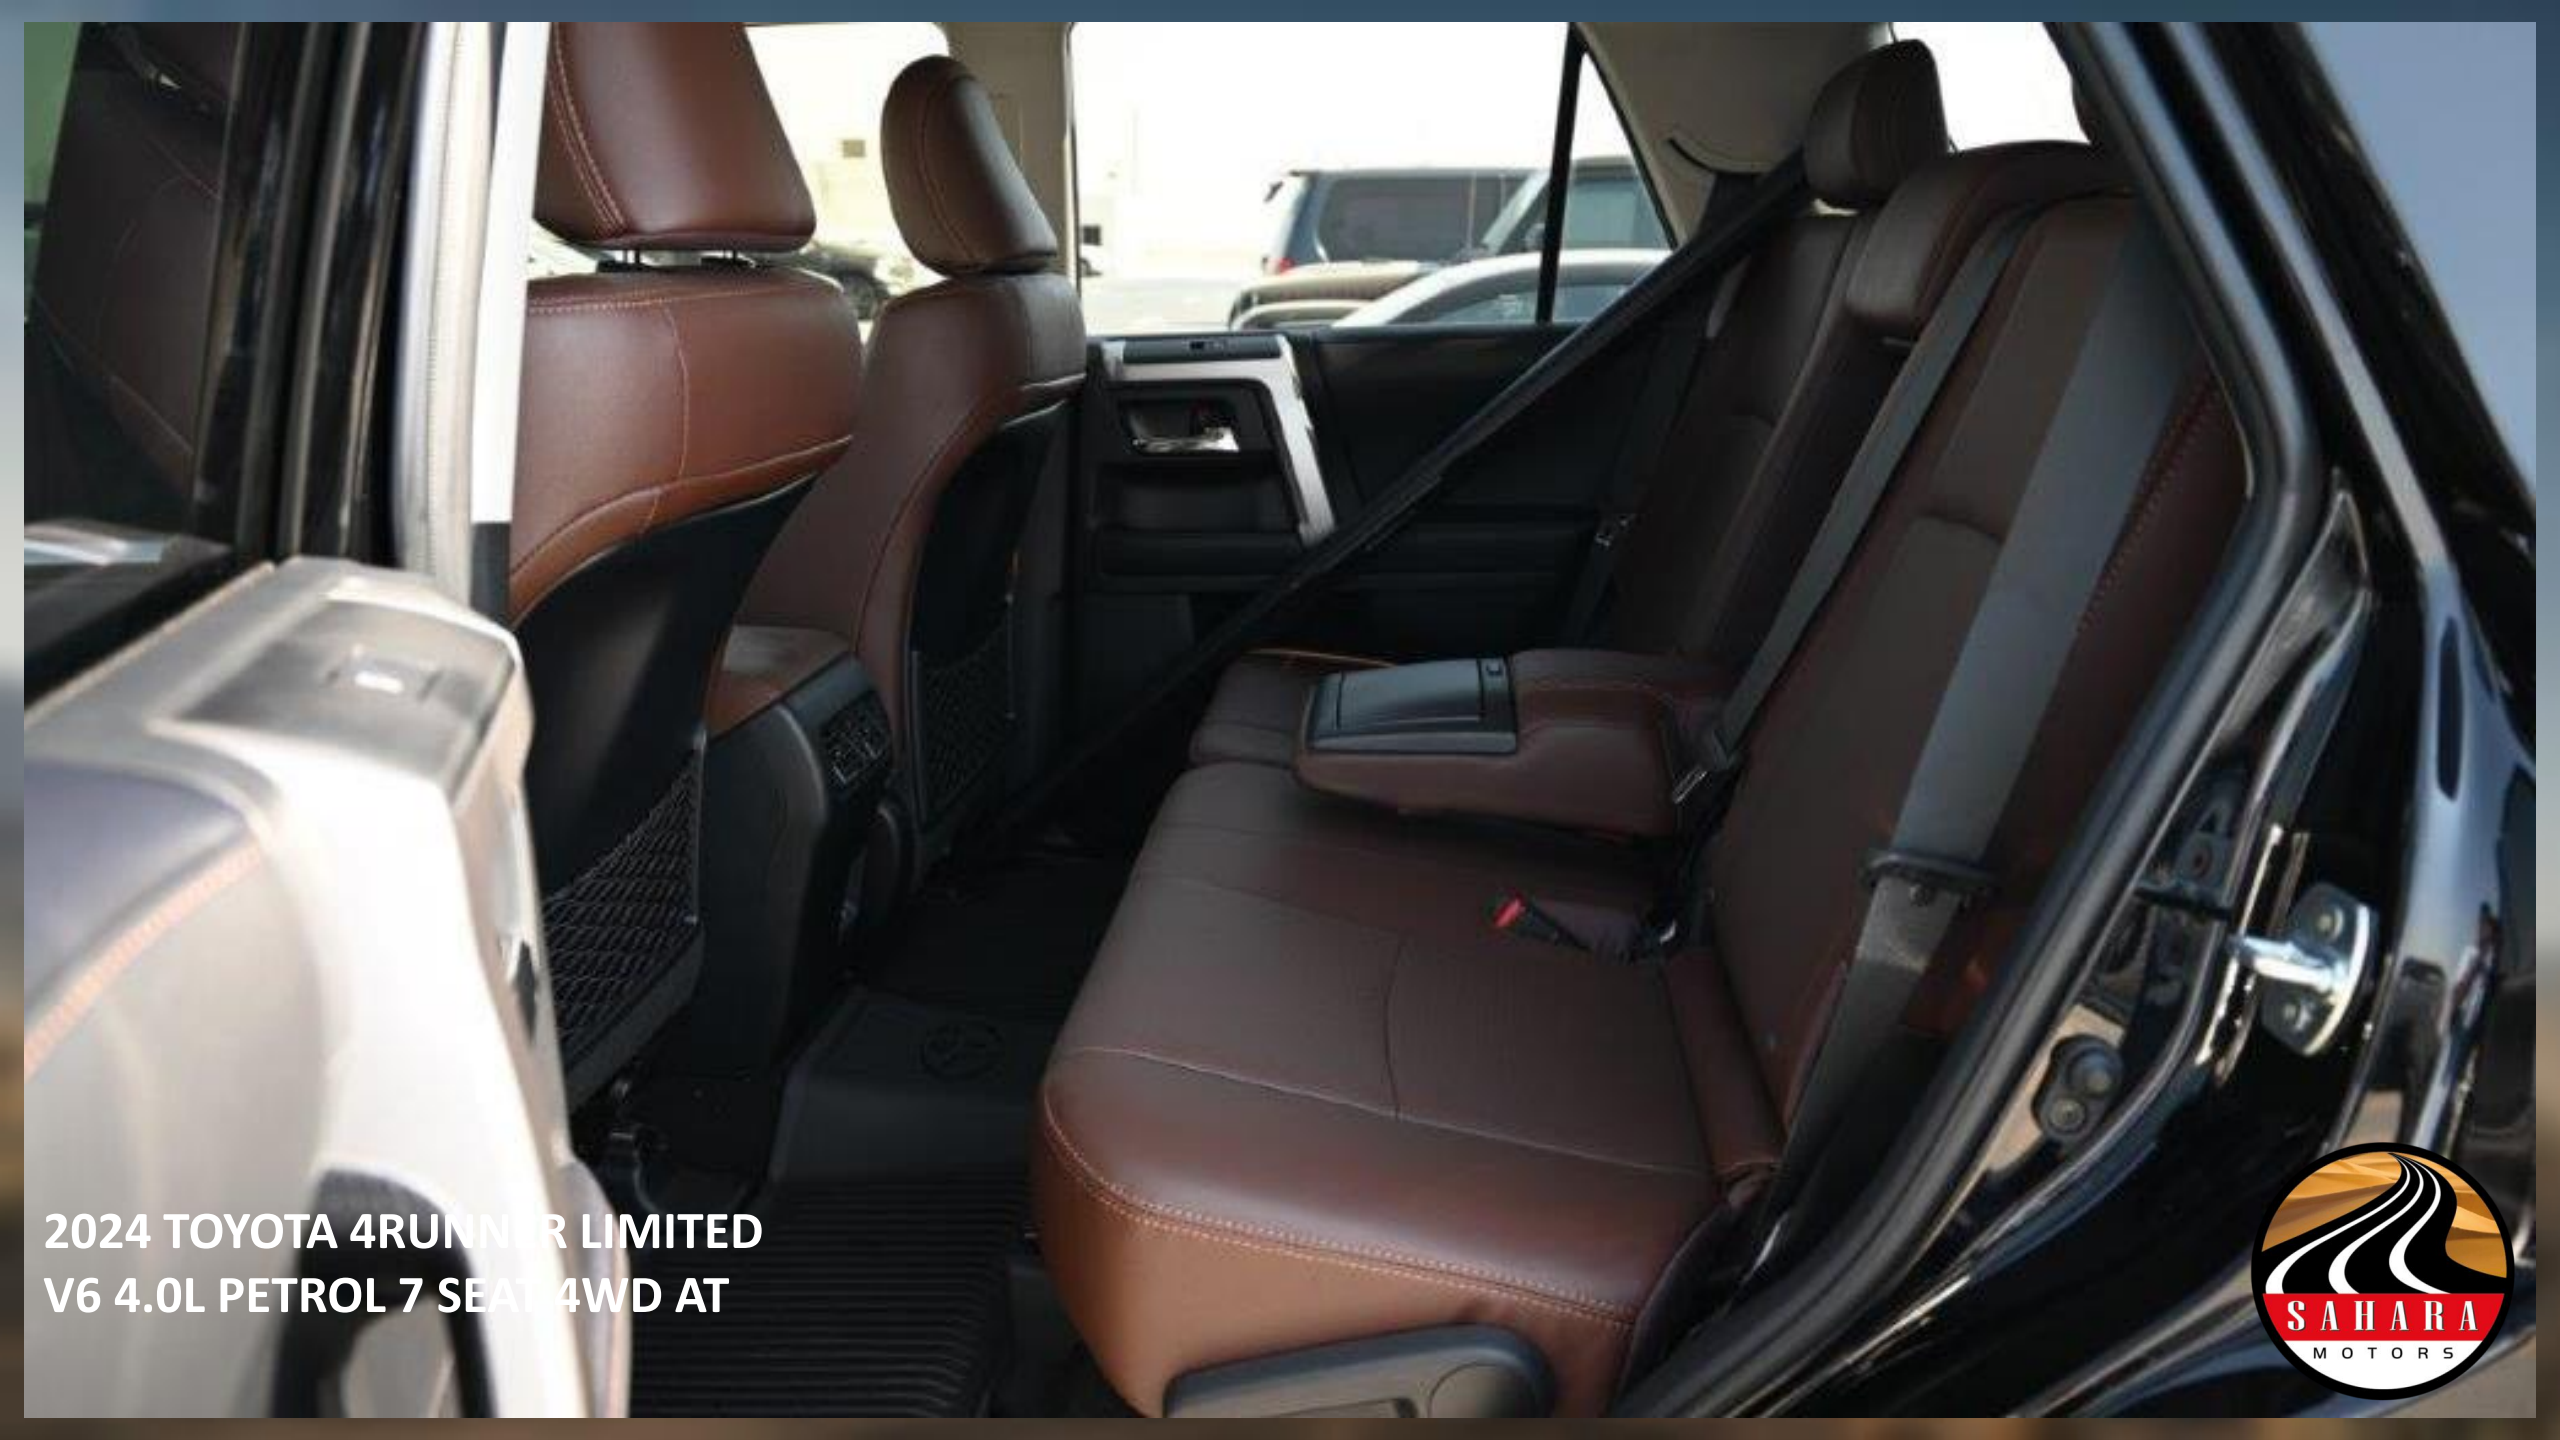

2024 TOYOTA 4RUNNER LIMITED
V6 4.0L PETROL 7 SEAT 4WD AT